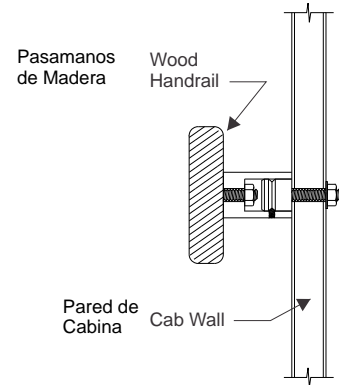

THE INFORMATION CONTAINED HEREIN IS SOLELY OWNED BY RESIDENTIAL ELEVATORS, INC. ANY REPRODUCTION IN PART OR AS A WHOLE WITHOUT WRITTEN PERMISSION FROM RESIDENTIAL ELEVATORS, INC. IS STRICTLY PROHIBITED.

Pasamanos de Metal

Pasamanos Con Barra Sólida y Plana