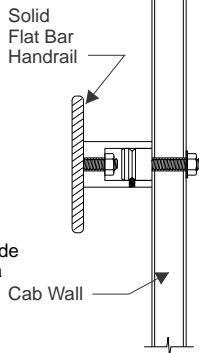

Pasamanos de Metal

Pasamanos Con Barra Sólida y Plana

Barra Plana

#4 Satin Finish

Black

Brushed Bronze

Antique Bronze

1-1/2" Tubular