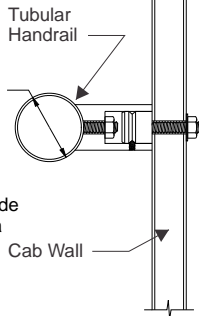

1-1/2" Tubular

#4 Satin Finish

Black

Brushed Bronze

Antique Bronze

Pasamanos Tubular